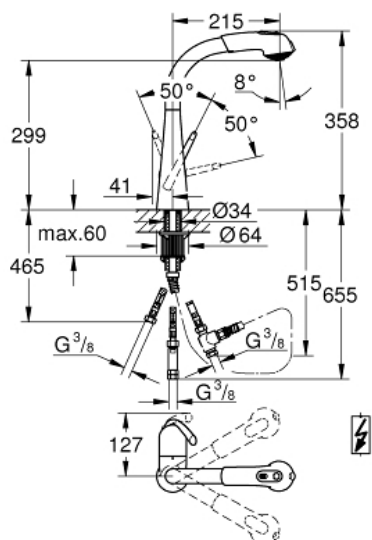

ZEDRA
Single-lever sink mixer 1/2"
MODEL # 32555000

Pure Freude
an Wasser

GROHE

Product Description:

ZEDRA

Single-lever sink mixer 1/2"

Standard Specification:

for use with displacement water heater

monobloc installation

GROHE StarLight finish

GROHE SilkMove 46 mm ceramic cartridge

pull-out dual spray control - switches between regular flow and spray

diverter: laminar spray/SpeedClean shower jet

automatic return to laminar spray

adjustable flow rate limiter

swivel tubular spout

swivel area 360°

integrated non-return valve

protected against backflow

flexible connection hoses

rapid installation system

Color:

□ 32555000 Chrome