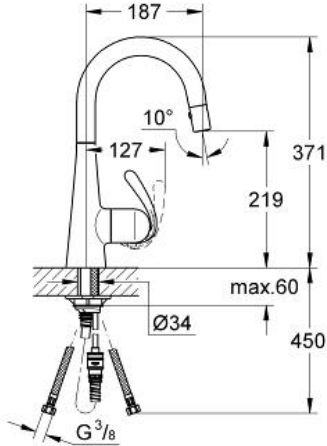

ZEDRA  
Single-lever sink mixer 1/2"  
MODEL # 32296SD0

Pure Freude  
an Wasser

**Product Description:**

ZEDRA

Single-lever sink mixer 1/2"

**Standard Specification:**

monobloc installation, **GROHE StarLight** finish

**GROHE SilkMove** 46 mm ceramic cartridge

flow strainer

pull-out laminar spray

diverter: laminar spray/SpeedClean shower jet

automatic return to laminar spray

adjustable flow rate limiter

swivel tubular spout

protected against backflow

flexible connection hoses

**min. recommended pressure 1 bar**

**Color:**

□ 32296SD0 stainless steel