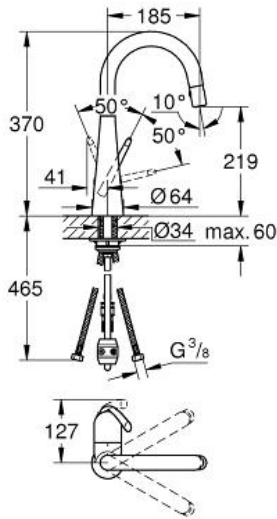

ZEDRA  
Single-lever sink mixer 1/2"  
MODEL # 32296000

Pure Freude  
an Wasser

**Product Description:**

ZEDRA

Single-lever sink mixer 1/2"

**Standard Specification:**

- monobloc installation, **GROHE StarLight** finish
- GROHE SilkMove** 46 mm ceramic cartridge
- flow strainer
- pull-out laminar spray
- diverter: laminar spray/SpeedClean shower jet
- automatic return to laminar spray
- adjustable flow rate limiter
- swivel tubular spout
- protected against backflow
- flexible connection hoses

**Color:**

□ 32296000 Chrome