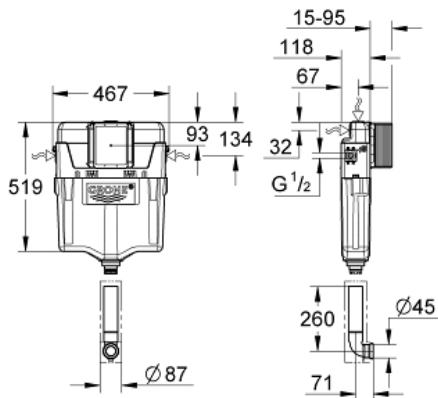

WC concealed cistern

MODEL # 38661000

Pure Freude
an Wasser

GROHE