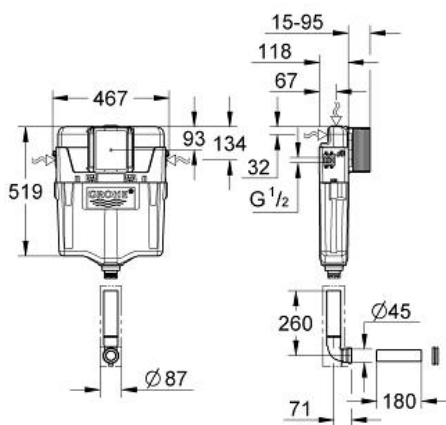

WC concealed cistern

MODEL # 38987000

Pure Freude
an Wasser

GROHE

Product Description:

WC concealed cistern

Standard Specification:

factory set 6 l and 3 l
pneumatic discharge valve offering 2 modes of operation: dual flush or single flush
connection from left/right/back or top
Insulated against condensation

Includes:

1/2" water supply connection including integrated angle valve and push fit flexible hose union
inspection shaft for vertical or horizontal use
allows for flush plate to be installed vertically or horizontally.
flush pipe insulated against condensation
fixing brackets

flush pipe and connector

for mounting of small flush plates please order revision shaft 40 911 000 (sold separately)

Color:

□ 38987000