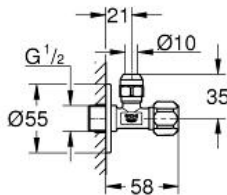

# Angle valve 1/2"

MODEL # 22029000

Pure Freude  
an Wasser

**GROHE**

### Angle valve 1/2"

#### Standard Specification:

pre-roughened connection thread for easy sealing  
wall connection 1/2"

outlet thread 3/8"

with length compensation

with compression nut Ø 10mm

water protected spindle shutoff, brass,

with grease chamber and double o-ring sealing

ergonomic handle

marking: neutral

metal push-on escutcheon Ø 55 mm

**blister packaging**

**GROHE StarLight** finish