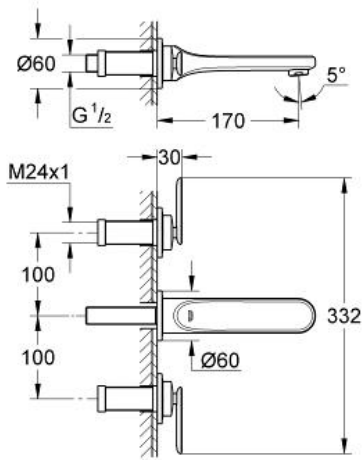

VERIS
 Three-hole basin mixer 1/2" S-Size
 MODEL # 20181000

Pure Freude
 an Wasser

Product Description:

VERIS
 Three-hole basin mixer 1/2"
 S-Size

Standard Specification:

wall or deck mounted
 set for final installation for
 29 025 000

without concealed body

valves hot/cold
 with headparts 1/2" - 90°

GROHE StarLight chrome finish

SpeedClean mousseur

centre distance 200 mm

projection 170 mm

Color:

□ 20181000 Chrome