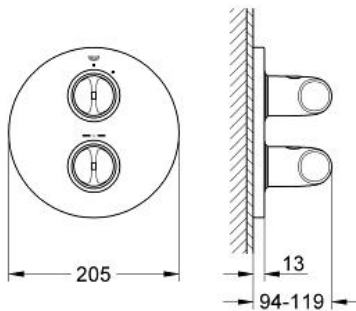

VERIS
Thermostatic shower mixer
MODEL # 19369000

Pure Freude
an Wasser

GROHE

Product Description:

VERIS

Thermostatic shower mixer

Standard Specification:

TMV2 compliant when used with 35 050 000

set for final installation for

GROHE Rapido T 35 500 000 / 35 050 000

without concealed body

GROHE StarLight chrome finish

GROHE SafeStop Plus optional temperature limiter at 43°C
included

volume handle with **GROHE EcoButton**

(economy button with individually
adjustable economy stop)

ceramic headparts 1/2", 180°

wall escutcheon with **GROHE QuickFix**

(covered escutcheon- and shaft sealing, covered fixing)

metal escutcheon

metal handles