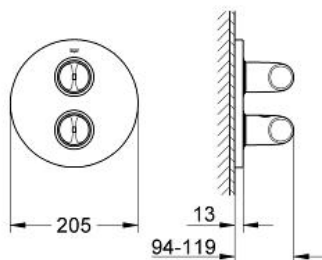

VERIS

Thermostat with integrated 2-way diverter for bath or shower with more than one outlet

MODEL # 19364000

Pure Freude
an Wasser

GROHE

Product Description:

VERIS

Thermostat with integrated 2-way diverter for bath or shower with more than one outlet

Standard Specification:

set for final installation for
35 050 000

without concealed body

GROHE StarLight chrome finish

GROHE SafeStop Plus optional temperature limiter at 43°C included

Aquadimmer with multiple function

shut off and flow control

diverter for 2 outlets

wall escutcheon with **GROHE QuickFix**

(covered escutcheon- and shaft sealing, covered fixing)

metal escutcheon

metal handles

Color:

□ 19364000 Chrome