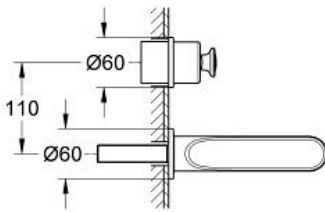

VERIS
2-hole basin mixer S-Size
MODEL # 19342000

Pure Freude
an Wasser

GROHE

Product Description:

VERIS
2-hole basin mixer
S-Size

Standard Specification:

wall or deck mounted
set for final installation for
32 635 000

without concealed body

separate escutcheons Ø 60 mm
GROHE StarLight chrome finish

SpeedClean mousseur
centre distance 110 mm
projection 170 mm

Color:

□ 19342000 Chrome