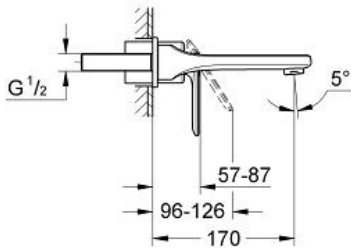

VERIS
2-hole basin mixer S-Size
MODEL # 19342000

Pure Freude
an Wasser

GROHE

Product Description:

VERIS
2-hole basin mixer
S-Size

Standard Specification:

wall or deck mounted
set for final installation for
32 635 000

without concealed body

separate escutcheons Ø 60 mm
GROHE StarLight chrome finish

SpeedClean mousseur
centre distance 110 mm
projection 170 mm

Color:

□ 19342000 Chrome