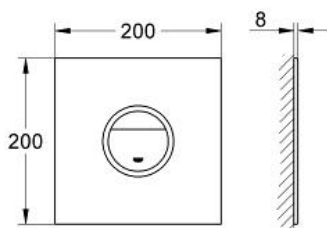

GROHE ONDUS DIGITECTURE
LIGHT
Flush plate
MODEL # 38915LS0

Pure Freude
an Wasser

GROHE

Product Description:
GROHE ONDUS DIGITECTURE LIGHT
Flush plate

Standard Specification:
for dual flush or start & stop actuation
for SoftTouch flushing activation
external highlighted outline
with LEDs in blue, red, yellow, green
colour gradient adjustable
on/off timer for individual regulation of illuminating period
3 m connecting cable
transformer for external installation
servo motor
110 V to 240 V 50/60 Hz broad range power supply
9 VA
CE approved
with function check lamps
for GD 2 cisterns with pneumatic discharge valve AV1
200 x 200 mm
made of security glass
GROHE EcoJoy technology for less water and perfect flow