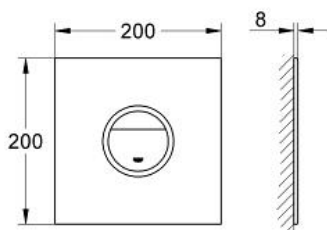

VERIS LIGHT  
Flush plate  
MODEL # 38915KS0

Pure Freude  
an Wasser

GROHE

**Product Description:**

**VERIS LIGHT  
Flush plate**

**Standard Specification:**

for dual flush or start & stop actuation  
for SoftTouch flushing activation  
external highlighted outline  
with LEDs in blue, red, yellow, green  
colour gradient adjustable  
on/off timer for individual regulation of illuminating period  
3 m connecting cable  
transformer for external installation  
servo motor  
110 V to 240 V 50/60 Hz broad range power supply  
9 VA  
CE approved  
with function check lamps  
for GD 2 cisterns with pneumatic discharge valve AV1  
200 x 200 mm  
made of security glass