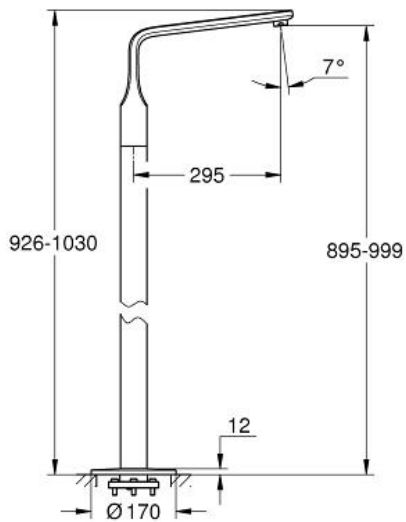

VERIS
Bath spout, floor mounted
MODEL # 13245000

Pure Freude
an Wasser

GROHE

Product Description:

VERIS

Bath spout, floor mounted

Standard Specification:

set for final installation for
45 984 001

without roughing-in-set

GROHE StarLight chrome finish

spout with mousseur

projection 295 mm

total height 1037 mm

Color:

□ 13245000 Chrome