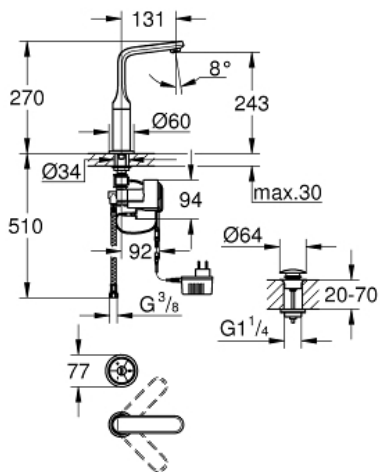

VERIS F-DIGITAL
Digital basin mixer L-Size
MODEL # 36277000

Pure Freude
an Wasser

GROHE

Product Description:

VERIS F-DIGITAL
Digital basin mixer
L-Size

Standard Specification:

- includes digital mixing device
- monobloc installation
- Digital Controller - intuitive multifunctional operating unit
 - Wireless technology
 - Temperature and flow control
 - Pause-function
 - Memory function
 - LED ring
- digital mixing device
 - digitally controlled valve
 - integrated temperature sensor
- default setting configurable during installation
- automatic safety shut-off after 60 sec.

GROHE StarLight chrome finish

GROHE EcoJoy technology for less water and perfect flow
swivel spout with SpeedClean mousseur

Push-open waste set 1 1/4"

flexible connection hoses

requires built-in power supply 36 078 000

Color:

36277000 Chrome