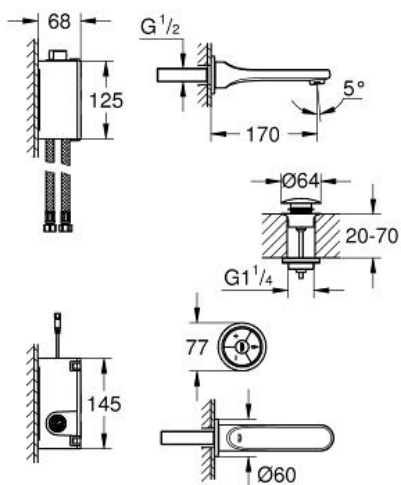

VERIS F-DIGITAL
Digital basin mixer S-Size
MODEL # 36278000

Pure Freude
an Wasser

GROHE

Product Description:

VERIS F-DIGITAL
Digital basin mixer
S-Size

Standard Specification:

- includes digital mixing device
- wall or deck mounted
- Digital Controller - intuitive multifunctional operating unit
 - Wireless technology
 - Temperature and flow control
 - Pause-function
 - Memory function
 - LED ring
- digital mixing device
 - digitally controlled valve
 - integrated temperature sensor
- default setting configurable during installation
 - automatic safety shut-off after 60 sec.

GROHE StarLight chrome finish

GROHE EcoJoy technology for less water and perfect flow
spout with SpeedClean mousseur
projection 170 mm
Push-open waste set 1 1/4"

requires built-in power supply 36 078 000

Color:

□ 36278000 Chrome