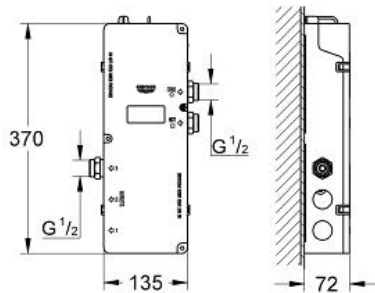

F-DIGITAL
Veris F-Digital Digital controller for
bath or shower
MODEL # 36292000

Pure Freude
an Wasser

GROHE

Product Description:

F-DIGITAL
Veris F-Digital
Digital controller for bath or shower

Standard Specification:

- includes digital thermostat unit
- Digital Controller - intuitive multifunctional operating unit
 - Wireless technology
 - Temperature and flow control (temperature adjustable up to max. 46° C)
 - Pause-function
 - Memory function
 - LED ring incl. warming-up function: visual feedback when preferred temperature is reached
- digital thermostat unit (concealed body)
 - 1 outlet 1/2"
 - warm/cold-supplies 1/2"
- default setting configurable during installation
- automatic safety shut-off after 20 min
- GROHE SafeStop at 38°C
- transceiver unit for Digital Controller and Digital thermostat unit incl. cable 3 m
- GROHE TurboStat** digitally controlled compact cartridge with wax thermoelement
- GROHE StarLight** chrome finish
- GROHE EcoJoy** technology for less water and perfect flow requires:
- built-in power supply 36 078 000**
- energy efficiency class illumination of control unit: not applicable