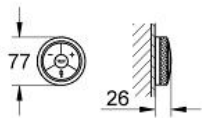

F-DIGITAL
Veris F-Digital Digital controller for
bath or shower
MODEL # 36292000

Pure Freude
an Wasser

GROHE