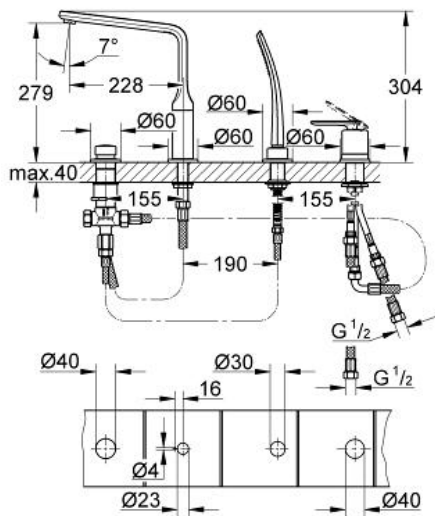

VERIS  
4-hole single-lever bath  
combination

MODEL # 19373000

Pure Freude  
an Wasser

GROHE

**Product Description:**

**VERIS**

**4-hole single-lever bath combination**

**Standard Specification:**

**GROHE SilkMove** 46 mm ceramic cartridge

**GROHE StarLight** chrome finish

Consisting of:

pre-assembled spout fixing

OHM operating element

optional swivel bath inlet with mousseur

diverter bath/shower

GROHE hand shower 27 184 000

metal shower hose 2000 mm

mounting plate

flexible connection hoses

connection for shower hose

protected against backflow

**Color:**

□ 19373000 Chrome