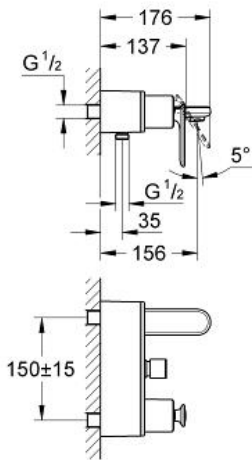

VERIS
Single-lever bath/shower mixer
1/2"

MODEL # 32195000

Pure Freude
an Wasser

GROHE

Product Description:

VERIS

Single-lever bath/shower mixer 1/2"

Standard Specification:

wall or deck mounted

GROHE SilkMove 46 mm ceramic cartridge

GROHE StarLight chrome finish

adjustable flow rate limiter

automatic diverter: bath/shower

integrated non-return valve

in the shower outlet 1/2"

flat wall installation with covered unions