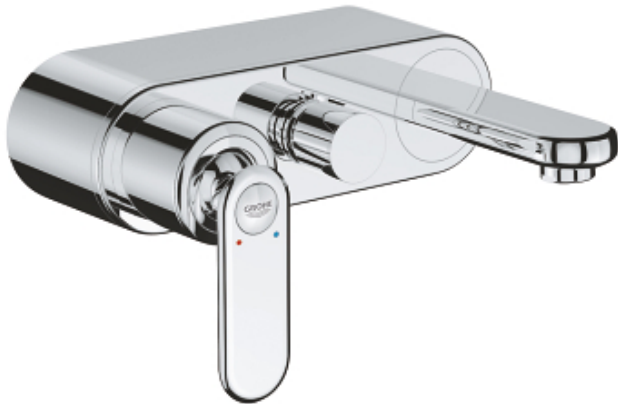

VERIS
Single-lever bath/shower mixer
1/2"

MODEL # 32195000

Pure Freude
an Wasser

GROHE

Product Description:

VERIS

Single-lever bath/shower mixer 1/2"

Standard Specification:

wall or deck mounted

GROHE SilkMove 46 mm ceramic cartridge

GROHE StarLight chrome finish

adjustable flow rate limiter

automatic diverter: bath/shower

integrated non-return valve

in the shower outlet 1/2"

flat wall installation with covered unions

protected against backflow

Color:

□ 32195000 Chrome