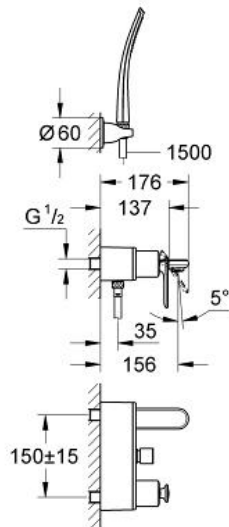

VERIS
Single-lever bath/shower mixer
1/2"

MODEL # 32196000

Pure Freude
an Wasser

GROHE

Product Description:

VERIS

Single-lever bath/shower mixer 1/2"

Standard Specification:

wall or deck mounted

GROHE SilkMove 46 mm ceramic cartridge

GROHE StarLight chrome finish

adjustable flow rate limiter

automatic diverter: bath/shower

integrated non-return valve

in the shower outlet 1/2"

flat wall installation with covered unions

protected against backflow

shower hose 1500 mm (28 143 000)

Color:

□ 32196000 Chrome