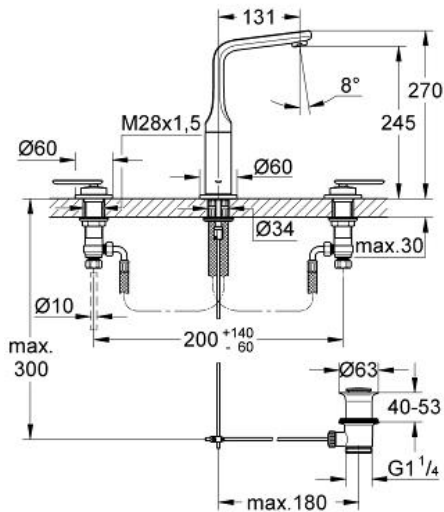

VERIS
Three-hole basin mixer 1/2" M-
Size

MODEL # 20180000

Pure Freude
an Wasser

GROHE

Product Description:

VERIS

Three-hole basin mixer 1/2"

M-Size

Standard Specification:

ceramic headparts 1/2", 90°

GROHE StarLight chrome finish

SpeedClean mousseur

swivel spout

stop limiter

pop-up waste set 1 1/4"

pressure-proof, flexible connection hoses

between spout and side valves

union nut with 10.5-mm drilling

Color:

□ 20180000 Chrome