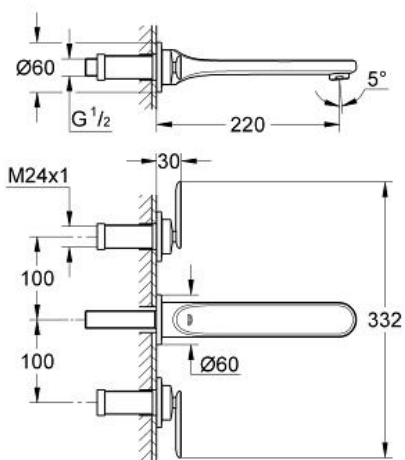

VERIS
Three-hole basin mixer 1/2" M-
Size

MODEL # 20195000

Pure Freude
an Wasser

GROHE

Product Description:

VERIS
Three-hole basin mixer 1/2"
M-Size

Standard Specification:

wall or deck mounted
without concealed body
set for final installation for
29 025 000
valves hot/cold
with headparts 1/2" - 90°
GROHE StarLight chrome finish
SpeedClean mousseur
centre distance 200 mm
projection 220 mm
min. recommended pressure 1 bar

Color:

□ 20195000 Chrome