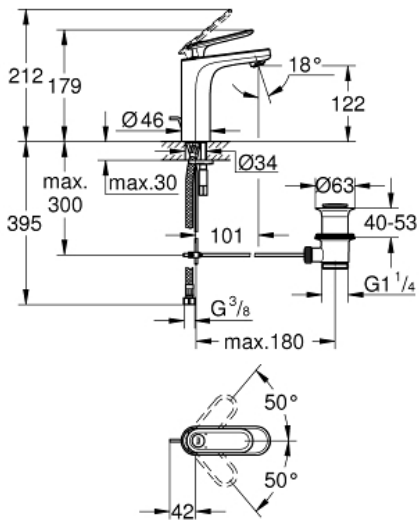

VERIS
 Basin mixer 1/2" M-Size
 MODEL # 23064000

Pure Freude
 an Wasser

Product Description:

VERIS
 Basin mixer 1/2"
 M-Size

Standard Specification:

monobloc installation
 28 mm ceramic cartridge
 with **GROHE SilkMove**
GROHE StarLight chrome finish
SpeedClean mousseur
 pop-up waste set 1 1/4"
 flexible connection hoses

Color:

□ 23064000 Chrome