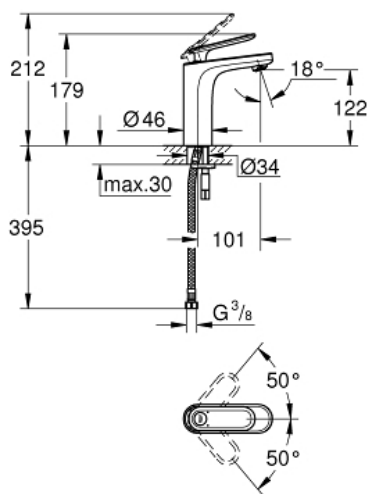

VERIS  
 Basin mixer 1/2" M-Size  
 MODEL # 23065000

Pure Freude  
 an Wasser

**Product Description:**

**VERIS**  
 Basin mixer 1/2"  
 M-Size

**Standard Specification:**

monobloc installation  
 28 mm ceramic cartridge  
 with **GROHE SilkMove**  
**GROHE StarLight** chrome finish  
**SpeedClean** mousseur  
 flexible connection hoses

**Color:**

□ 23065000 Chrome