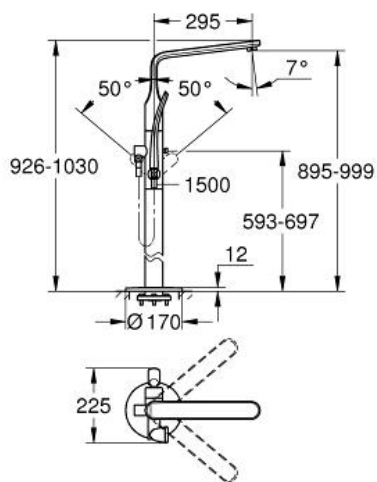

VERIS
Single-lever bath mixer 1/2", floor
mounted

MODEL # 32222001

Pure Freude
an Wasser

GROHE

Product Description:

VERIS

Single-lever bath mixer 1/2", floor mounted

Standard Specification:

set for final installation for
45 984 001

without roughing-in-set

GROHE SilkMove 46 mm ceramic cartridge

GROHE StarLight chrome finish

automatic diverter: bath/shower

swivel spout with mousseur

and stop limiter

projection 295 mm

integrated non-return valve

in the shower outlet 1/2"

GROHE hand shower 27 184 000

shower hose 1500 mm

protected against backflow

Color:

□ 32222001 Chrome