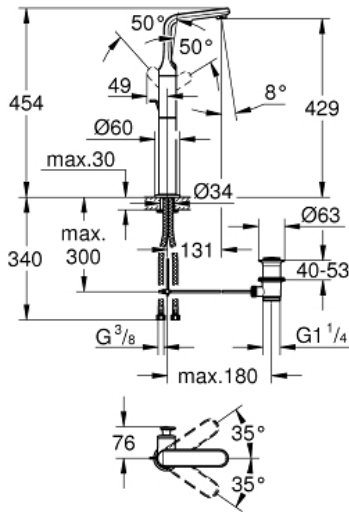

VERIS  
 Basin mixer 1/2" XL-Size  
 MODEL # 32191000

Pure Freude  
 an Wasser

**Product Description:**

**VERIS**  
 Basin mixer 1/2"  
 XL-Size

**Standard Specification:**

monobloc installation  
 for free-standing basins  
 28 mm ceramic cartridge  
 with **GROHE SilkMove**  
**GROHE StarLight** chrome finish  
**SpeedClean** mousseur  
 swivel spout  
 pop-up waste set 1 1/4"  
 flexible connection hoses

**Color:**

□ 32191000 Chrome