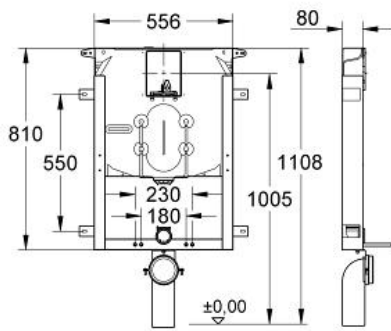

Uniset for WC
MODEL # 38729000

Pure Freude
an Wasser

GROHE

Product Description:

Uniset for WC

Standard Specification:

pneumatic discharge valve offering 2 modes of operation: dual flush or single flush

PE outlet bend Ø 80 mm

Insulated against condensation
steel frame, hot galvanized, with
4 fixing brackets

Details:

distance of fixing bolts 180/230 mm

200mm height adjustment, lockable when at required height

water supply connection from top