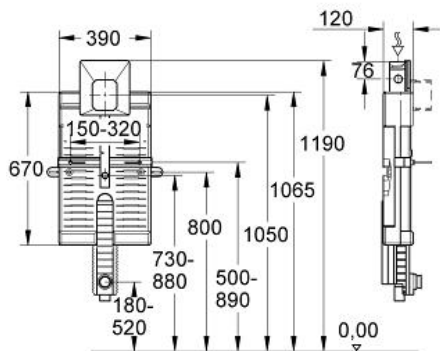

Uniset for urinal

MODEL # 38785000

Pure Freude
an Wasser

GROHE

Product Description:

Uniset for urinal

Standard Specification:

with GROHE Rapido U
roughing-in set for urinal
**for manual actuation or Tectron
infra-red electronic 6 V or 230 V**
sound-insulating EPS module for
masonry-in with closed surface
rail adaptors for modular fixing
for single or series installation
fixing accessories for single installation

Includes:

height adjustable fitting connections
inlet connection and inlet connecting set
PE-outlet bend 50 mm dia
threaded bolts M8
fixing material for urinal bowl
with stop valve
flow pressure min 0.5 bar
operating pressure max 10 bar
flush aid
functional unit checked ex factory
water supply connections 1/2" outer thread
connecting box for mains supply 230 V
installation box with gasket
inspection shaft incl. protection during
construction phase