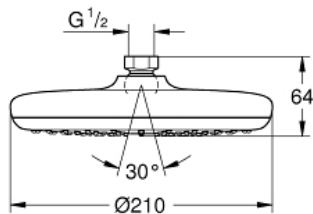

TEMPESTA 210  
Head shower 1 spray  
MODEL # 26410EN0

Pure Freude  
an Wasser

GROHE

**Product Description:**  
TEMPESTA 210  
Head shower 1 spray

**Standard Specification:**

Rain  
Ø 210 mm  
Ball joint +/- 15° rotatable  
connection thread 1/2"  
**GROHE EcoJoy** 9.5 l/min flow limiter  
**GROHE DreamSpray** perfect spray pattern  
**GROHE StarLight** finish  
**SpeedClean** anti-limescale system  
**Inner WaterGuide** for a longer life  
suitable for instantaneous heater  
min. recommended pressure 1 bar

**Color:**

□ 26410EN0 brushed nickel