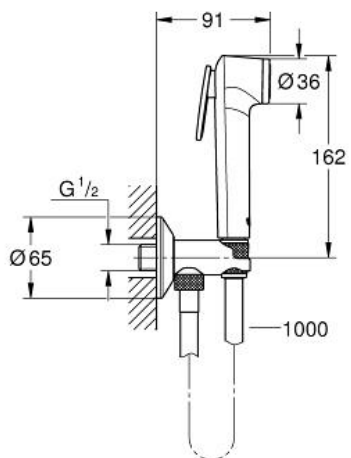

TEMPESTA-F TRIGGER SPRAY 30
Wall holder set with self-closing
angle valve, 1 spray

MODEL # 26358000

Pure Freude
an Wasser

GROHE

Product Description:

TEMPESTA-F TRIGGER SPRAY 30

Wall holder set with self-closing angle valve, 1 spray

Standard Specification:

Consisting of:

hand shower with trigger control (27 512 001)

valve with integrated shower holder (26 333 000)

GROHE StarLight finish

SpeedClean anti-limescale system

Inner WaterGuide for a longer life

Twistfree preventing the hose from twisting

min. recommended pressure 1 bar

Please refer to local norms regarding installation.

Color:

□ 26358000 Chrome