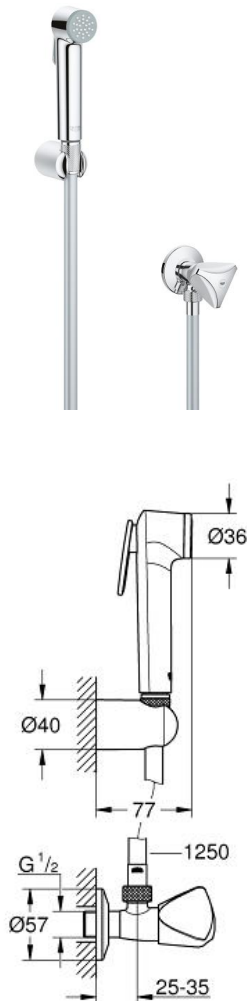

# TEMPESTA-F TRIGGER SPRAY 30

## Wall holder set with angle valve 1 spray

MODEL # 27514001

Pure Freude  
an Wasser

**GROHE**

#### TEMPESTA-F TRIGGER SPRAY 30

Wall holder set with angle valve 1 spray

### Standard Specification:

Consisting of:

hand shower with trigger control (27 512 001)

wall shower holder (28 605)

angle valve 1/2" (22 958)

Silverflex Longlife shower hose 1250 mm (26 335 000)

**GROHE StarLight** finish