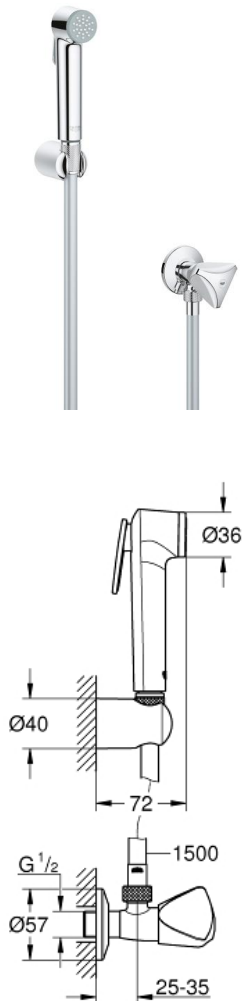

# TEMPESTA-F TRIGGER SPRAY 30

## Wall holder set with angle valve 1 spray

MODEL # 26357000

Pure Freude  
an Wasser

**GROHE**

### Standard Specification:

Consisting of:

hand shower with trigger control (27 512 001)

wall shower holder (28 605)

Silverflex Longlife shower hose 1500 mm (26 346 000)

angle valve 1/2" (22 958)

**GROHE StarLight** finish

### Color:

□ 26357000 Chrome