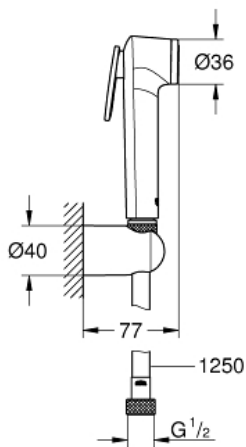

TEMPESTA-F TRIGGER SPRAY 30  
Wall holder set 1 spray

MODEL # 26354000

Pure Freude  
an Wasser

GROHE

**Product Description:**  
TEMPESTA-F TRIGGER SPRAY 30  
Wall holder set 1 spray

**Standard Specification:**

Consisting of:

hand shower with trigger control (27 512 001)

wall shower holder (28 605)

metal shower hose 1250 mm

**GROHE StarLight** chrome finish

**SpeedClean** anti-limescale system

**Inner WaterGuide** for a longer life

**min. recommended pressure 1 bar**

Please refer to local norms regarding installation.

**Color:**

□ 26354000 Chrome