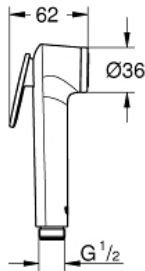

# TEMPESTA-F TRIGGER SPRAY 30

Hand shower 1 spray

MODEL # 27512001

Pure Freude  
an Wasser

**GROHE**

**Product Description:**  
TEMPESTA-F TRIGGER SPRAY 30  
Hand shower 1 spray

**Standard Specification:**  
GROHE StarLight chrome finish  
SpeedClean anti-limescale system  
Inner WaterGuide for a longer life  
Universal Mounting System. Fits all  
standard shower hoses  
**min. recommended pressure 1 bar**  
Please refer to local norms regarding installation.