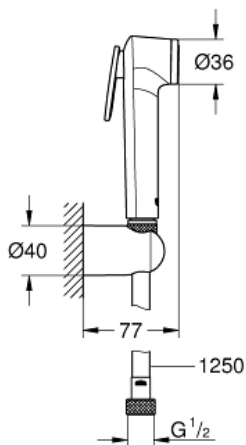

TEMPESTA-F TRIGGER SPRAY 30
Wall holder set 1 spray

MODEL # 27513001

Pure Freude
an Wasser

GROHE

Product Description:
TEMPESTA-F TRIGGER SPRAY 30
Wall holder set 1 spray

Standard Specification:

Consisting of:

hand shower with trigger control (27 512 001)

wall shower holder (28 605)

Silverflex Longlife shower hose 1250 mm (26 335 000)

GROHE StarLight chrome finish

SpeedClean anti-limescale system

Inner WaterGuide for a longer life

Twistfree preventing the hose from twisting

Please refer to local norms regarding installation.

Color:

□ 27513001 Chrome