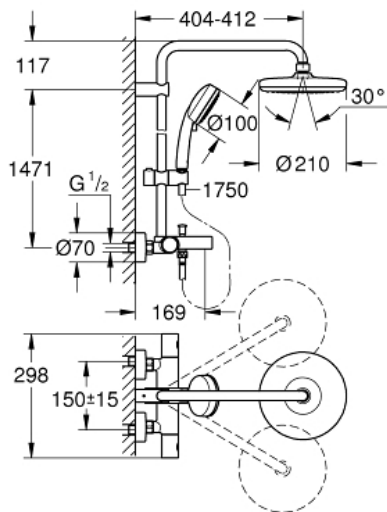

TEMPESTA COSMOPOLITAN SYSTEM 210

Shower system with bath thermostat for wall mounting

MODEL # 26223001

Pure Freude
an Wasser

GROHE

Product Description:

TEMPESTA COSMOPOLITAN SYSTEM 210

Shower system with bath thermostat for wall mounting

Standard Specification:

Consisting of:

horizontal swivable 390 mm projection shower arm

exposed thermostat Grohtherm 1000 Cosmopolitan with

Aquadimmer function

allows change between:

head shower Tempesta 210 (26 408)

adjustable height via gliding element

Rotaflex shower hose 1750 mm 1/2" x 1/2" (28 410)

GROHE TurboStat compact cartridge

with wax thermoelement

GROHE SafeStop safety button at 38°C

(calibration required)

GROHE SafeStop Plus optional temperature limiter at 43°C

minimum flow rate 7 l/min.

Color:

□ 26223001 Chrome