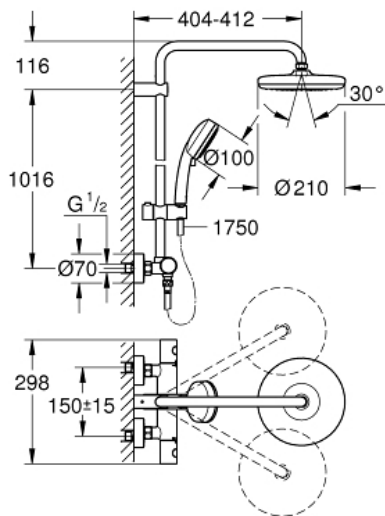

TEMPESTA COSMOPOLITAN
SYSTEM 210
with thermostat for wall mounting
MODEL # 27922001

Pure Freude
an Wasser

GROHE

Product Description:
TEMPESTA COSMOPOLITAN SYSTEM 210
with thermostat for wall mounting

Standard Specification:

Consisting of:
horizontal swivable 390 mm projection shower arm
exposed thermostatic shower
with Aquadimmer function
allows change between:
head shower Tempesta 210 (26 408)
Rain spray pattern
with ball joint
rotation angle $\pm 15^\circ$
hand shower New Tempesta Cosmopolitan 100 (27 571 001)
2 spray patterns:
Rain, Jet
adjustable height via gliding element
Rotaflex shower hose 1750 mm 1/2" x 1/2" (28 410)
GROHE TurboStat compact cartridge
with wax thermoelement
GROHE SafeStop safety button at 38°C
(calibration required)
GROHE SafeStop Plus optional temperature limiter at 43°C
included
GROHE DreamSpray perfect spray pattern
GROHE StarLight chrome finish
SpeedClean anti-limescale system
Inner WaterGuide for a longer life
Twistfree preventing the hose from twisting
min.recommended pressure 1 bar
minimum flow rate 7 l/min.
min. recommended pressure 1 bar
optional upgrade: **GROHE EasyReach** tray (26 362)

Color:

□ 27922001 Chrome