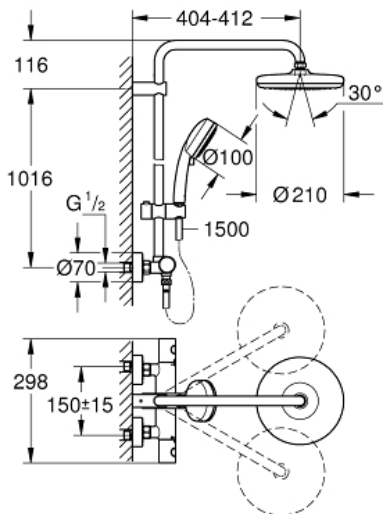

TEMPESTA COSMOPOLITAN
SYSTEM 210
with thermostat for wall mounting
MODEL # 26302001

Pure Freude
an Wasser

GROHE

Product Description:
TEMPESTA COSMOPOLITAN SYSTEM 210
with thermostat for wall mounting

Standard Specification:

Consisting of:
horizontal swivable 390 mm projection shower arm
exposed thermostatic shower
with Aquadimmer function
allows change between:
head shower Tempesta 210 (26 408)
Rain spray pattern
with ball joint
rotation angle $\pm 15^\circ$
hand shower New Tempesta Cosmopolitan 100 (27 571 001)
2 spray patterns:
Rain, Jet
adjustable height via gliding element
Relaxaflex shower hose 1500 mm (28 161)
GROHE TurboStat compact cartridge
with wax thermoelement
GROHE SafeStop safety button at 38°C
(calibration required)
GROHE SafeStop Plus optional temperature limiter at 43°C
included
GROHE DreamSpray perfect spray pattern
GROHE StarLight chrome finish
SpeedClean anti-limescale system
Inner WaterGuide for a longer life
min.recommended pressure 1 bar
minimum flow rate 7 l/min.
min. recommended pressure 1 bar
optional upgrade: **GROHE EasyReach** tray (26 362)

Color:

□ 26302001 Chrome