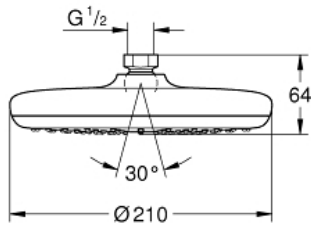

TEMPESTA 210
Head shower 1 spray
MODEL # 26408000

Pure Freude
an Wasser

GROHE

Product Description:
TEMPESTA 210
Head shower 1 spray

Standard Specification:

Rain
Ø 210 mm
Ball joint +/- 15° rotatable
connection thread 1/2"

GROHE DreamSpray perfect spray pattern

GROHE StarLight chrome finish

SpeedClean anti-limescale system

Inner WaterGuide for a longer life

suitable for instantaneous heater
min. recommended pressure 1 bar

Color: