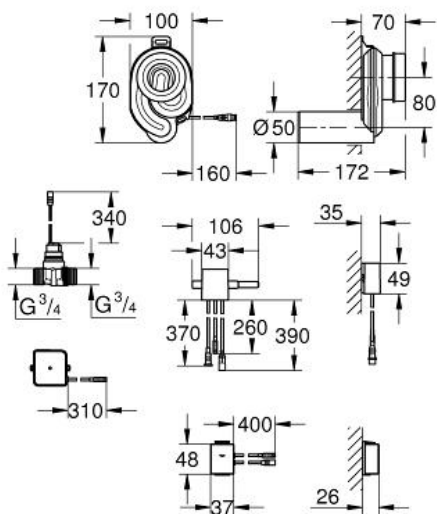

Temperature sensor with Bluetooth for urinal

MODEL # 39369000

Pure Freude
an Wasser

GROHE

Product Description:

Temperature sensor with Bluetooth for urinal

Standard Specification:

with transformer 100-240 V AC, 50-60 Hz, 6.75 V DC

39 376 000 Rapid SL required

Waste trap with temperature sensor

cartridge with solenoid valve and dirt strainer

flow pressure min 0.5 bar

operating pressure max 10 bar

with Bluetooth module for bi-directional communication for monitoring, configuration and service purpose