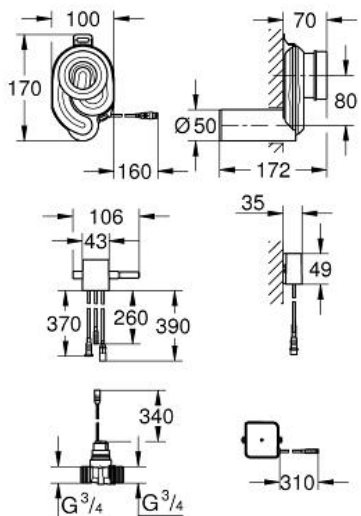

# Temperature sensor for urinal

MODEL # 39368000

Pure Freude  
an Wasser

GROHE

### Temperature sensor for urinal

#### Standard Specification:

with transformer 100-240 V AC, 50-60 Hz, 6.75 V DC