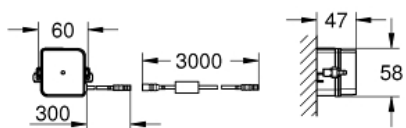

TECTRON SKATE
Infra-red electronic for WC
flushing cistern

MODEL # 37419000

Pure Freude
an Wasser

GROHE

Product Description:

TECTRON SKATE

Infra-red electronic for WC flushing cistern

Standard Specification:

with additional manual actuation
with infrared sensor for bi-directional communication
for monitoring, configuration and servicing
with transformer 100-230 V AC, 50-60 Hz, 6 V DC
for flushing cistern GD 2 / Rapid SL 1.13m only
servo motor
concealed installation
front plate 156 x 197 mm
7 pre-set programs
auto flush
cleaning mode
pre-flush on/off
additional functions and precise settings
by remote control 36 407
adjustable flush (3 - 9 l) by hand or remote
CE approved

Color:

□ 37419000 Chrome