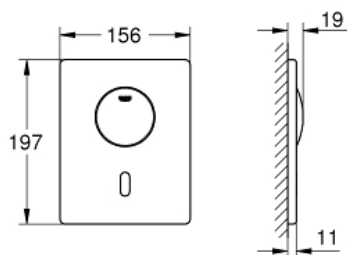

TECTRON SKATE
Infra-red electronic for WC
flushing cistern

MODEL # 37419000

Pure Freude
an Wasser

GROHE

Product Description:

TECTRON SKATE

Infra-red electronic for WC flushing cistern

Standard Specification:

with additional manual actuation
with infrared sensor for bi-directional communication
for monitoring, configuration and servicing
with transformer 100-230 V AC, 50-60 Hz, 6 V DC
for flushing cistern GD 2 / Rapid SL 1.13m only
servo motor
concealed installation
front plate 156 x 197 mm
7 pre-set programs
auto flush
cleaning mode
pre-flush on/off
additional functions and precise settings
by remote control 36 407
adjustable flush (3 - 9 l) by hand or remote
CE approved

Color:

□ 37419000 Chrome