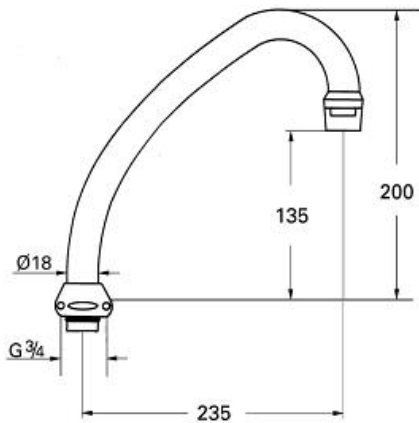

Swivel tube spout

MODEL # 13062000

Pure Freude
an Wasser

GROHE

Product Description:

Swivel tube spout

Standard Specification:

for kitchen pillar mixers, 1/2"

for use with displacement water heater

tubular spout

flow straightener

projection 235 mm

DR-brass

GROHE StarLight chrome finish

Color:

□ 13062000 Chrome