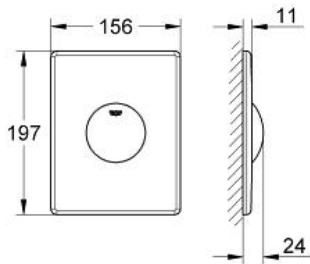

SKATE
Flush plate
MODEL # 38573SH0

Pure Freude
an Wasser

GROHE

Product Description:

SKATE
Flush plate

Standard Specification:

for single flush actuation

for pneumatic drop valve

for vertical and horizontal installation

for horizontal installation only

for mounting of small flush plates please order

inspection shaft 40 911 000 (sold separately)

GROHE EcoJoy technology for less water and perfect flow