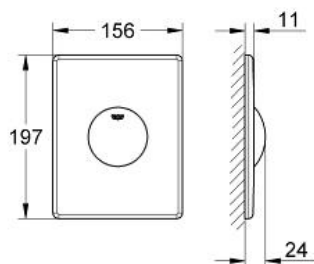

SKATE
Flush plate
MODEL # 38573P00

Pure Freude
an Wasser

GROHE

Product Description:

SKATE
Flush plate

Standard Specification:

for single flush actuation

for pneumatic drop valve

for vertical and horizontal installation

for horizontal installation only

for mounting of small flush plates please order
inspection shaft 40 911 000 (sold separately)

GROHE StarLight chrome finish

GROHE EcoJoy technology for less water and perfect flow