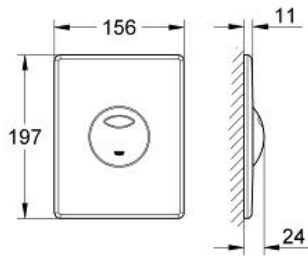

SKATE
Flush plate
MODEL # 38862SD0

Pure Freude
an Wasser

GROHE

Product Description:

**SKATE
Flush plate**

Standard Specification:

for dual flush or start & stop actuation
for pneumatic drop valve AV1
vertical installation

for horizontal installation only

**for mounting of small flush plates please order
inspection shaft 40 911 000 (sold separately)**

GROHE EcoJoy technology for less water and perfect flow

Color:

□ 38862SD0 stainless steel