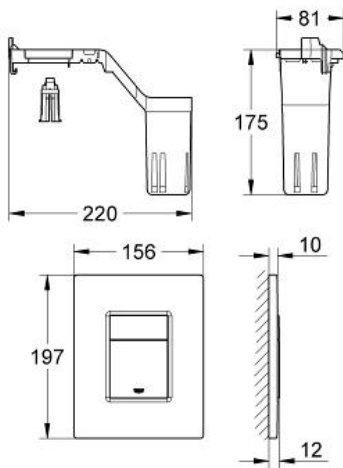

SKATE COSMOPOLITAN SET
FRESH
Flush plate
MODEL # 38805000

Pure Freude
an Wasser

GROHE

Product Description:
SKATE COSMOPOLITAN SET FRESH
Flush plate

Standard Specification:
for dual flush or start & stop actuation
with **GROHE Fresh**
fixing frame with opening function
for chlorine-free tablets only
for pneumatic drop valve AV1
for vertical and horizontal installation
GROHE StarLight chrome finish
GROHE EcoJoy technology for less water and perfect flow