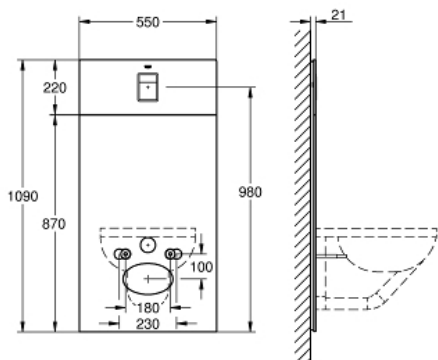

Glass Cover Skate Cosmopolitan

MODEL # 39374LS0

Pure Freude
an Wasser

GROHE

Product Description:

Glass Cover Skate Cosmopolitan

Standard Specification:

for Rapid SL 1.13 m

with flushing cistern GD 2

for connecting shower toilet Sensia Arena or common wall-hung WCs

for tiled/plastered walls

two-piece glass cover made of tempered safety glass (8 mm)

upper part removable for maintenance

flush plate Skate Cosmopolitan, chrome, flush plate is kept flush with glass cover

HPL mounting plate with hole pattern for all connections

mounting plate with concealed water connection for shower toilet Sensia Arena