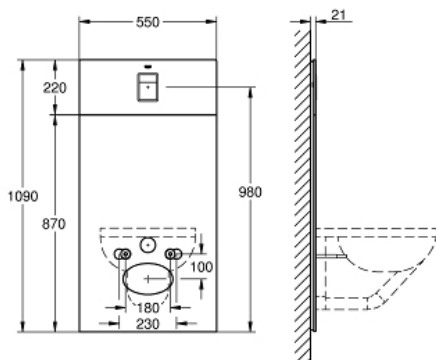

Glass Cover Skate Cosmopolitan

MODEL # 39374KS0

Pure Freude
an Wasser

GROHE

Product Description:

Glass Cover Skate Cosmopolitan

Standard Specification:

for Rapid SL 1.13 m

with flushing cistern GD 2

for connecting shower toilet Sensia Arena or common wall-hung WCs

for tiled/plastered walls

two-piece glass cover made of tempered safety glass (8 mm)

upper part removable for maintenance

flush plate Skate Cosmopolitan, chrome, flush plate is kept flush with glass cover

HPL mounting plate with hole pattern for all connections

mounting plate with concealed water connection for shower toilet Sensia Arena

mounting plate with with quality edges in silver finish

Set for noise protection

including accessory for mounting glass plate and WC ceramic

Color:

□ 39374KS0 velvet black