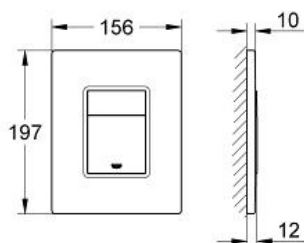

SKATE COSMOPOLITAN

Flush plate

MODEL # 38859XG0

Pure Freude
an Wasser

GROHE

Product Description:

SKATE COSMOPOLITAN
Flush plate

Standard Specification:

with printed graphics

for dual flush or start & stop actuation

for pneumatic drop valve AV1

for vertical and horizontal installation

for horizontal installation only

**for mounting of small flush plates please order
inspection shaft 40 911 000 (sold separately)**