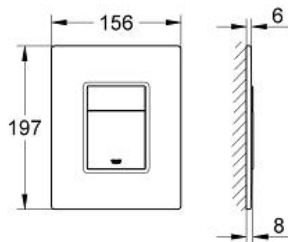

SKATE COSMOPOLITAN

Flush plate

MODEL # 38845KS0

*Pure Freude
an Wasser*

GROHE
WAVE

Product Description:
SKATE COSMOPOLITAN
Flush plate

Standard Specification:
for dual flush or start & stop actuation
for pneumatic drop valve AV1
for vertical and horizontal installation
for horizontal installation only
made of security glass
mounting-set
GROHE StarLight finish
GROHE EcoJoy technology for less water and perfect flow